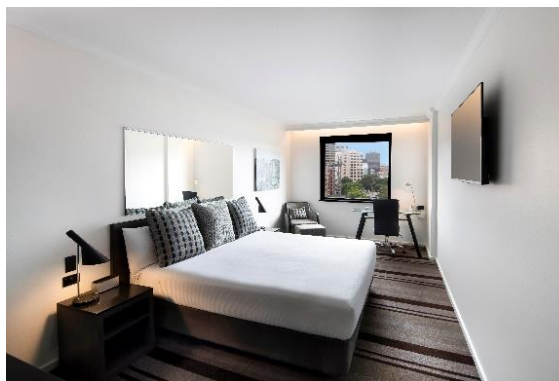

#### Mercure Sydney

818-820 George Street, Sydney NSW 2000, Australia.

Welcome to Mercure Sydney. Our urban location directly opposite University of Technology Sydney offers a casual yet sophisticated setting with 517 newly refurbished accommodation rooms. You are able to choose between queen standard rooms, twin rooms (2 x double beds) or king rooms. Hotel facilities include 3 x onsite restaurants, a rooftop indoor pool and gym as well as a secure on site car park.